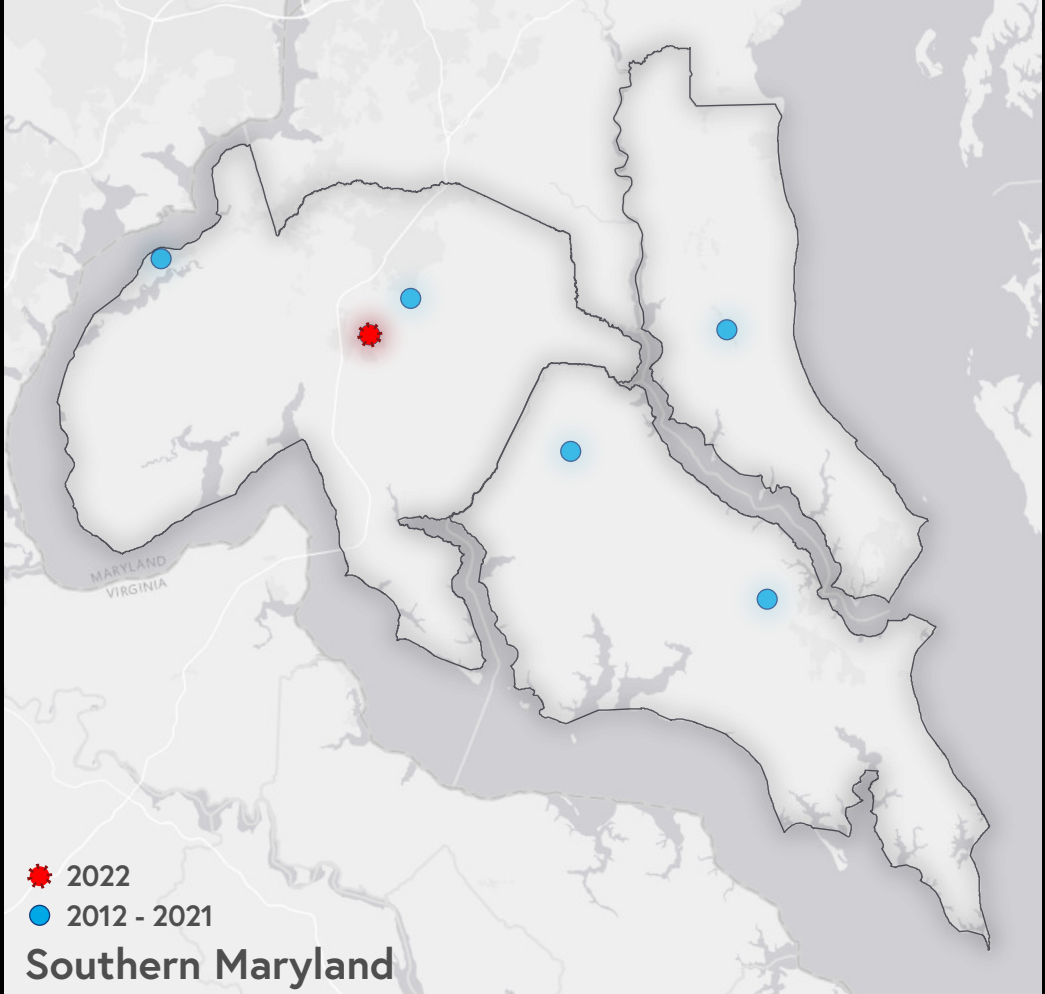

# Maryland Bikeways Projects

By Region & Fiscal Award Year

**FY 2022 Awardees**

- 2022
- 2012 - 2021

**Western Maryland**

- 2022
- 2012 - 2021

**Washington Metro Region**

- 2022
- 2012 - 2021

**Baltimore Metro Region**

- 2022
- 2012 - 2021

**Southern Maryland**

- 2022
- 2012 - 2021

**Eastern Shore**