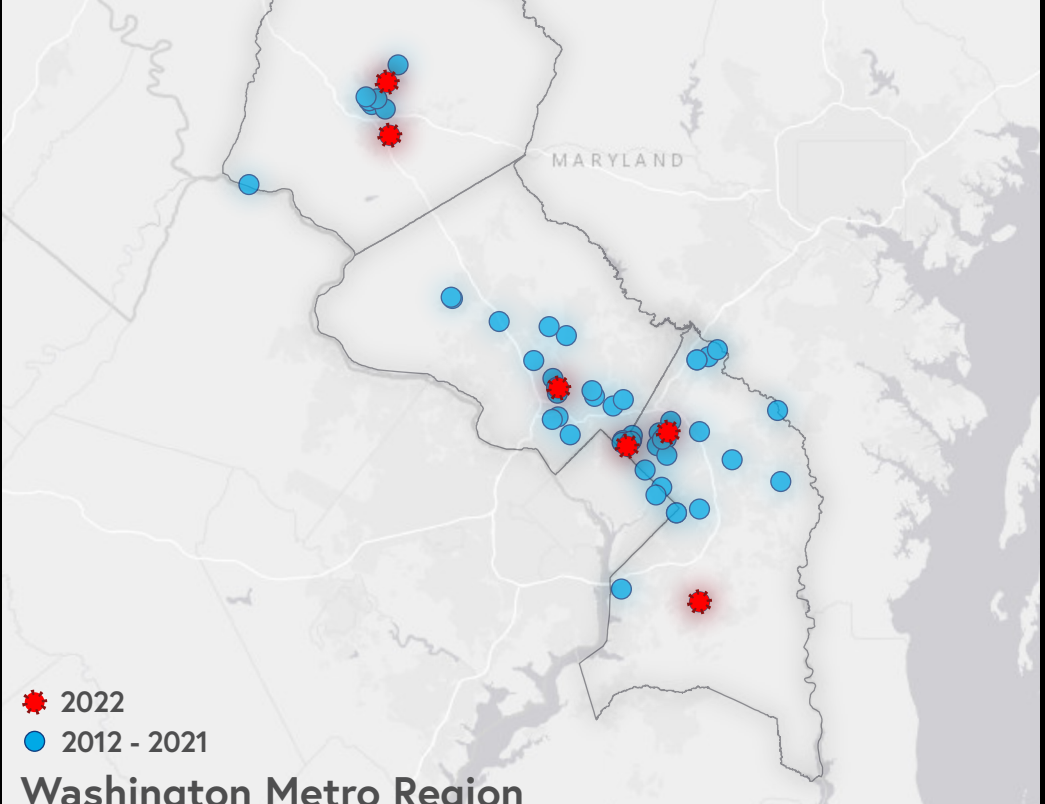

# Maryland Bikeways Projects

By Region & Fiscal Award Year

**FY 2022 Awardees**

- 2022
- 2012 - 2021

**Western Maryland**

- 2022
- 2012 - 2021

**Washington Metro Region**

- 2022
- 2012 - 2021

**Baltimore Metro Region**

- 2022
- 2012 - 2021

**Southern Maryland**

- 2022
- 2012 - 2021

**Eastern Shore**