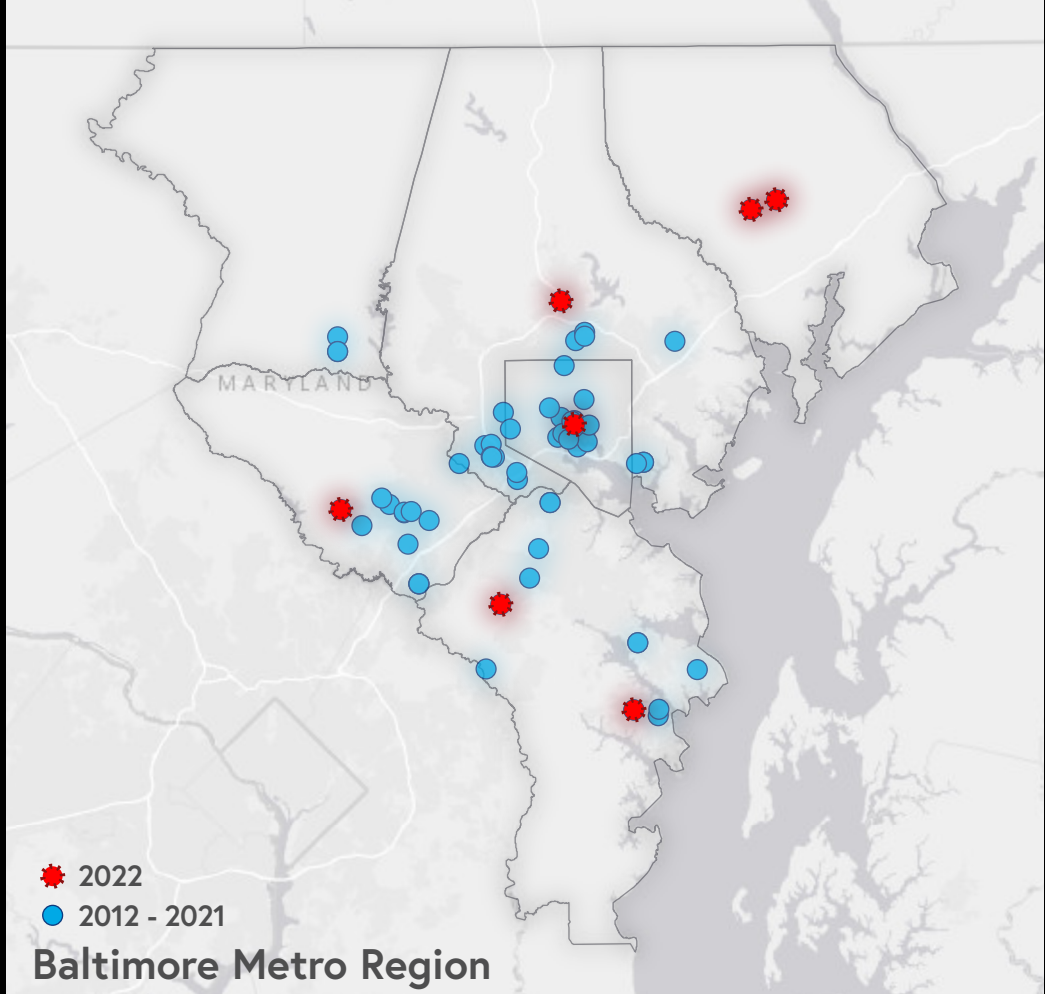

# Maryland Bikeways Projects

By Region & Fiscal Award Year

**FY 2022 Awardees**

- 2022
- 2012 - 2021

**Western Maryland**

- 2022
- 2012 - 2021

**Washington Metro Region**

- 2022
- 2012 - 2021

**Baltimore Metro Region**

- 2022
- 2012 - 2021

**Southern Maryland**

- 2022
- 2012 - 2021

**Eastern Shore**