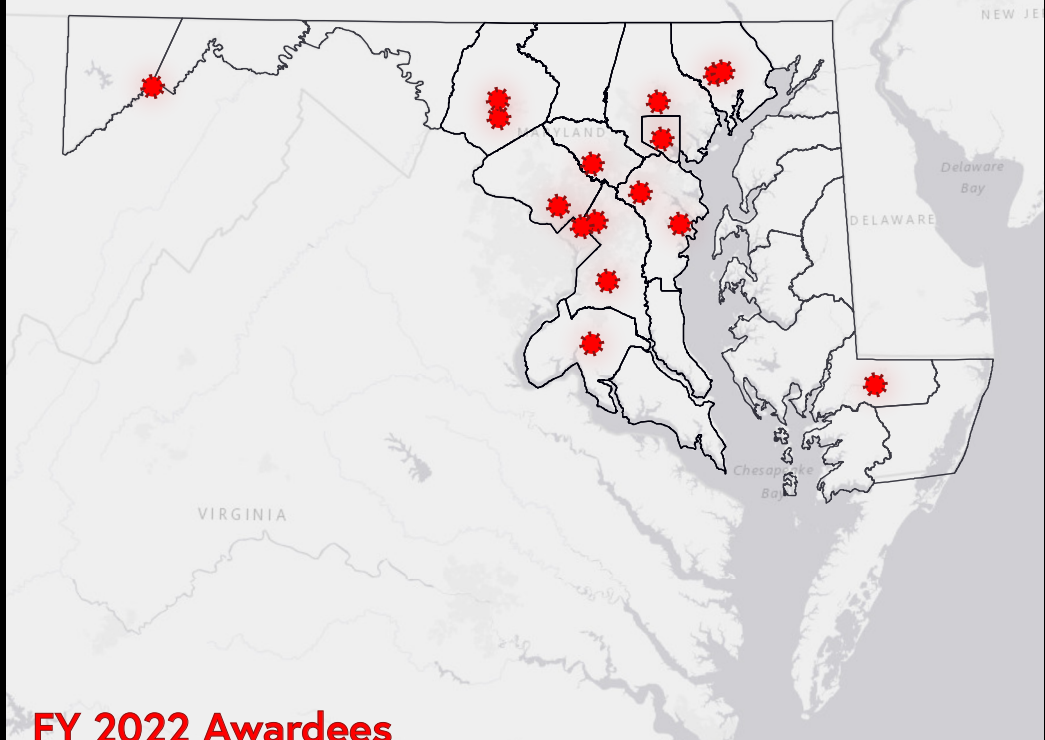

# Maryland Bikeways Projects

By Region & Fiscal Award Year

**FY 2022 Awardees**

- 2022
- 2012 - 2021

**Western Maryland**

- 2022
- 2012 - 2021

**Washington Metro Region**

- 2022
- 2012 - 2021

**Baltimore Metro Region**

- 2022
- 2012 - 2021

**Southern Maryland**

- 2022
- 2012 - 2021

**Eastern Shore**