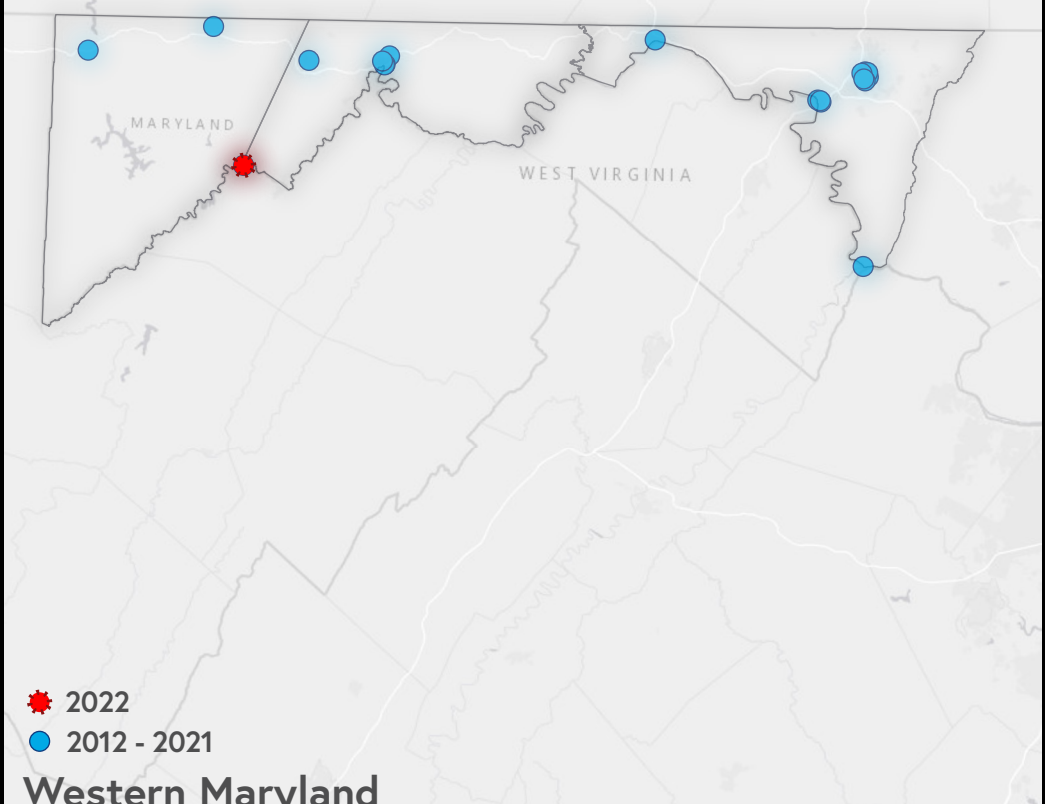

# Maryland Bikeways Projects

By Region & Fiscal Award Year

**FY 2022 Awardees**

- 2022
- 2012 - 2021

**Western Maryland**

- 2022
- 2012 - 2021

**Washington Metro Region**

- 2022
- 2012 - 2021

**Baltimore Metro Region**

- 2022
- 2012 - 2021

**Southern Maryland**

- 2022
- 2012 - 2021

**Eastern Shore**