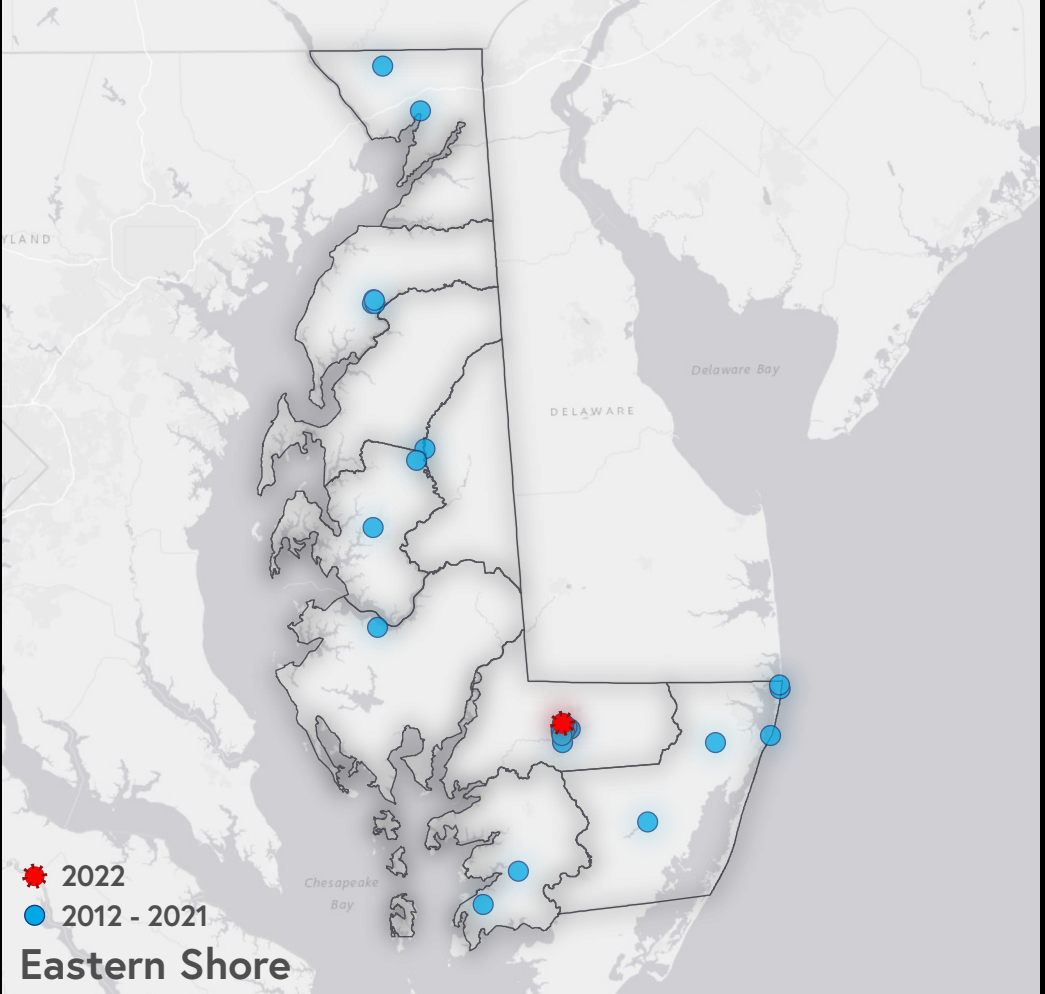

# Maryland Bikeways Projects

By Region & Fiscal Award Year

**FY 2022 Awardees**

- 2022
- 2012 - 2021

**Western Maryland**

- 2022
- 2012 - 2021

**Washington Metro Region**

- 2022
- 2012 - 2021

**Baltimore Metro Region**

- 2022
- 2012 - 2021

**Southern Maryland**

- 2022
- 2012 - 2021

**Eastern Shore**