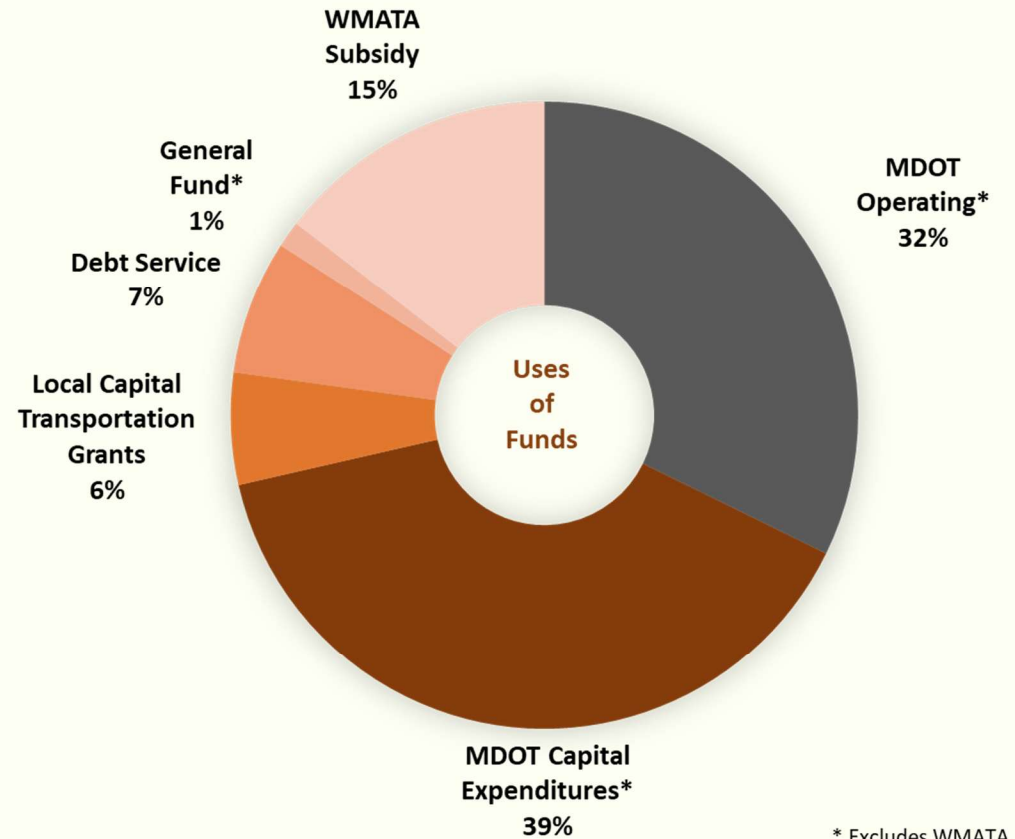

# Transportation Trust Fund

## FY 2023 – FY 2028

(Federal and State \$)

\* Excludes WMATA

NOTE: Sources include non-budgeted federal assistance.